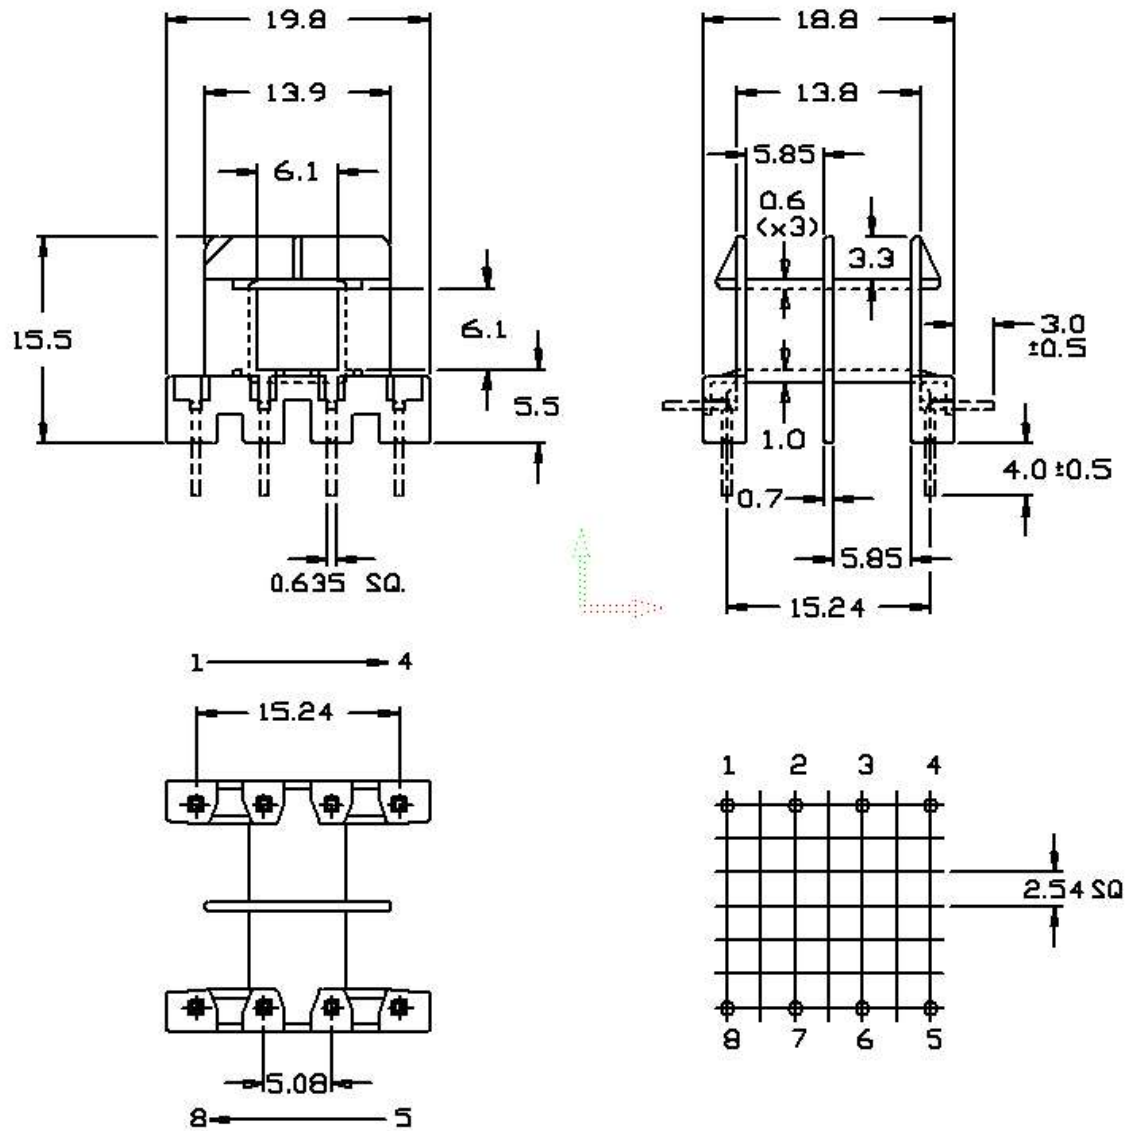

Part No. FE0066
EF20 Horizontal Double Section Bobbin

Dimensions in millimetres.